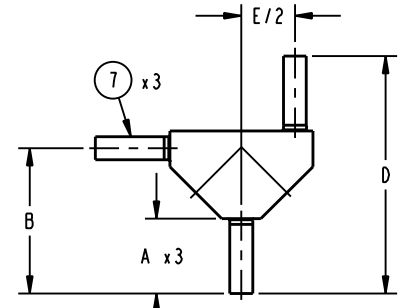

LIST OF MAJOR COMPONENTS

ITEM	DESCRIPTION
1	1/4" - 1/2" 2VDB OPTION 1 BODY (120978)
2	1/4" - 1/2" 2VDB OPTION 2 BODY (120979)
3	1/4" - 1/2" 2VDB OPTION 3 BODY (120980)
4	1/4" - 1/2" 2VDB OPTION 4 BODY (120981)
5	FERRULE TRI-CLAMP AUTO WELD LENGTH
6	FERRULE TRI-CLAMP SHORT WELD LENGTH
7	TUBING - 1.50 LONG

TOP VIEW

FRONT VIEW

TOP VIEW

FRONT VIEW

TOP VIEW

FRONT VIEW

TOP VIEW

FRONT VIEW

VALVE SIZE	A	A1	A2	B	B1	C	C1	D	D1	E	F	G
1/4" BP-BT												0.53 [13,5]
3/8" BP-BT	1.63 [41,3]	1.88 [47,6]	0.63 [15,9]	3.16 [80,3]	3.41 [86,7]	6.36 [161,6]	6.86 [174,3]	5.16 [131,1]	4.41 [112,1]	2.33 [59,2]	1.60 [40,6]	0.60 [15,1]
1/2" BP-BT												0.63 [15,9]

THIRD ANGLE PROJECTION	UNLESS OTHERWISE NOTED	DATE	BY
	INCH	09/12/11	RMC
	MM	09/12/11	JRD
		09/12/11	JRD

2 VALVE DIVERT BLOCK  
 BIO-PURE/BIO-TEK  
 OPTIONS 1-4  
 MASTER DWG: A26791- ECN# 12677

	Pure-Flo www.ittpureflo.com
C	A26791
SHEET 1 OF 1	REV -
ISSUE BY: _____	CERT BY: _____