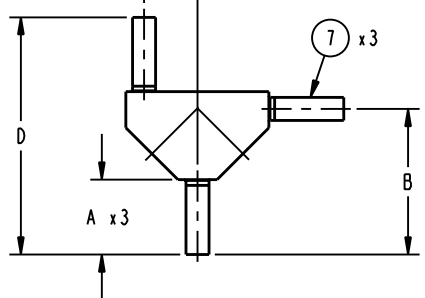

LIST OF MAJOR COMPONENTS

ITEM	DESCRIPTION
1	1/4" - 1/2" 2VDB OPTION 1 BODY (120978)
2	1/4" - 1/2" 2VDB OPTION 2 BODY (120979)
3	1/4" - 1/2" 2VDB OPTION 3 BODY (120980)
4	1/4" - 1/2" 2VDB OPTION 4 BODY (120981)
5	FERRULE TRI-CLAMP AUTO WELD LENGTH
6	FERRULE TRI-CLAMP SHORT WELD LENGTH
7	TUBING - 1.50 LONG

TOP VIEW

FRONT VIEW

TOP VIEW

FRONT VIEW

TOP VIEW

FRONT VIEW

TOP VIEW

FRONT VIEW

VALVE SIZE	A	A1	A2	B	B1	C	C1	D	D1	E	F	G
1/4" BP-BT												0.53 [13,5]
3/8" BP-BT	1.63 [41,3]	1.88 [47,6]	0.63 [15,9]	3.16 [80,3]	3.41 [86,7]	6.36 [161,6]	6.86 [174,3]	5.16 [131,1]	4.41 [112,1]	2.33 [59,2]	1.60 [40,6]	0.60 [15,1]
1/2" BP-BT												0.63 [15,9]

THIRD ANGLE PROJECTION	UNLESS OTHERWISE NOTED	DATE	BY
	INCH	09/12/11	RMC
	MM	09/12/11	JRD
		09/12/11	JRD

2 VALVE DIVERT BLOCK  
 BIO-PURE/BIO-TEK  
 OPTIONS 1-4  
 MASTER DWG: A26791- ECN# 12677

	Pure-Flo www.ittpureflo.com
C	A26791
SHEET 1 OF 1	REV -
ISSUE BY: _____	CERT BY: _____