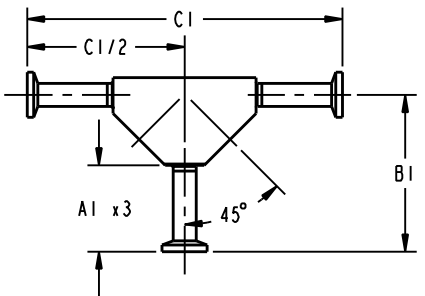

LIST OF MAJOR COMPONENTS

ITEM	DESCRIPTION
1	1/4" - 1/2" 2VDB OPTION 1 BODY (120978)
2	1/4" - 1/2" 2VDB OPTION 2 BODY (120979)
3	1/4" - 1/2" 2VDB OPTION 3 BODY (120980)
4	1/4" - 1/2" 2VDB OPTION 4 BODY (120981)
5	FERRULE TRI-CLAMP AUTO WELD LENGTH
6	FERRULE TRI-CLAMP SHORT WELD LENGTH
7	TUBING - 1.50 LONG

TOP VIEW

FRONT VIEW

TOP VIEW

FRONT VIEW

TOP VIEW

FRONT VIEW

TOP VIEW

FRONT VIEW

VALVE SIZE	A	A1	A2	B	B1	C	C1	D	D1	E	F	G
1/4" BP-BT												0.53 [13,5]
3/8" BP-BT	1.63 [41,3]	1.88 [47,6]	0.63 [15,9]	3.16 [80,3]	3.41 [86,7]	6.36 [161,6]	6.86 [174,3]	5.16 [131,1]	4.41 [112,1]	2.33 [59,2]	1.60 [40,6]	0.60 [15,1]
1/2" BP-BT												0.63 [15,9]

TAG NUMBERS		
VALVE ASSY	FIRST VALVE	SECOND VALVE
1		

FIGURE NUMBERS	
	-
	-
	-

PURE-FLO ORDER: \_\_\_\_\_ ITEM: \_\_\_\_\_  
 CUSTOMER: \_\_\_\_\_  
 CUSTOMER PO: \_\_\_\_\_  
 OTHER INFO: \_\_\_\_\_

THIS DOCUMENT IS THE SOLE PROPERTY OF ITT CORPORATION, OR ITS SUBSIDIARY, AND IS PROVIDED SUBJECT TO RETURN. IT IS ISSUED IN STRICT CONFIDENCE AND SHALL NOT BE REPRODUCED, OR COPIED, OR DISCLOSED IN WHOLE OR IN PART, OR USED AS THE BASIS FOR THE MANUFACTURE OR SALES OF APPARATUS OR PARTS TO WHICH THE DOCUMENT RELATES, WITHOUT THE EXPRESS WRITTEN CONSENT OF ITT CORPORATION, OR ITS SUBSIDIARY. THIS LEGEND SHALL BE MARKED ON ANY REPRODUCTION HEREOF, IN WHOLE OR IN PART. ALL RIGHTS TO THE INFORMATION AND DESIGN DISCLOSED HEREIN ARE RESERVED TO ITT CORPORATION, OR ITS SUBSIDIARY.