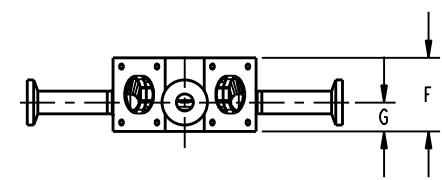

LIST OF MAJOR COMPONENTS

ITEM	DESCRIPTION
1	1/4" - 1/2" 2VDB OPTION 1 BODY (120978)
2	1/4" - 1/2" 2VDB OPTION 2 BODY (120979)
3	1/4" - 1/2" 2VDB OPTION 3 BODY (120980)
4	1/4" - 1/2" 2VDB OPTION 4 BODY (120981)
5	FERRULE TRI-CLAMP AUTO WELD LENGTH
6	FERRULE TRI-CLAMP SHORT WELD LENGTH
7	TUBING - 1.50 LONG

TOP VIEW

FRONT VIEW

TOP VIEW

FRONT VIEW

TOP VIEW

FRONT VIEW

TOP VIEW

FRONT VIEW

VALVE SIZE	A	A1	A2	B	B1	C	C1	D	D1	E	F	G
1/4" BP-BT												0.53 [13,5]
3/8" BP-BT	1.63 [41,3]	1.88 [47,6]	0.63 [15,9]	3.16 [80,3]	3.41 [86,7]	6.36 [161,6]	6.86 [174,3]	5.16 [131,1]	4.41 [112,1]	2.33 [59,2]	1.60 [40,6]	0.60 [15,1]
1/2" BP-BT												0.63 [15,9]