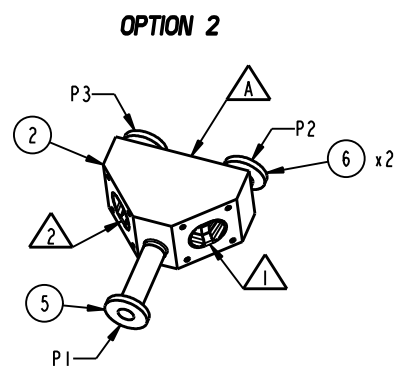

LIST OF MAJOR COMPONENTS

ITEM	DESCRIPTION
1	1/4" - 1/2" 2VDB OPTION 1 BODY (120978)
2	1/4" - 1/2" 2VDB OPTION 2 BODY (120979)
3	1/4" - 1/2" 2VDB OPTION 3 BODY (120980)
4	1/4" - 1/2" 2VDB OPTION 4 BODY (120981)
5	FERRULE TRI-CLAMP AUTO WELD LENGTH
6	FERRULE TRI-CLAMP SHORT WELD LENGTH
7	TUBING - 1.50 LONG

TOP VIEW

FRONT VIEW

TOP VIEW

FRONT VIEW

TOP VIEW

FRONT VIEW

TOP VIEW

FRONT VIEW

VALVE SIZE	A	A1	A2	B	B1	C	C1	D	D1	E	F	G
1/4" BP-BT												0.53 [13,5]
3/8" BP-BT	1.63 [41,3]	1.88 [47,6]	0.63 [15,9]	3.16 [80,3]	3.41 [86,7]	6.36 [161,6]	6.86 [174,3]	5.16 [131,1]	4.41 [112,1]	2.33 [59,2]	1.60 [40,6]	0.60 [15,1]
1/2" BP-BT												0.63 [15,9]

TAG NUMBERS		
VALVE ASSY	FIRST VALVE	SECOND VALVE
1		

FIGURE NUMBERS	
	-
	-
	-

PURE-FLO ORDER: \_\_\_\_\_ ITEM: \_\_\_\_\_  
 CUSTOMER: \_\_\_\_\_  
 CUSTOMER PO: \_\_\_\_\_  
 OTHER INFO: \_\_\_\_\_

THIS DOCUMENT IS THE SOLE PROPERTY OF ITT CORPORATION, OR ITS SUBSIDIARY, AND IS PROVIDED SUBJECT TO RETURN. IT IS ISSUED IN STRICT CONFIDENCE AND SHALL NOT BE REPRODUCED, OR COPIED, OR DISCLOSED IN WHOLE OR IN PART, OR USED AS THE BASIS FOR THE MANUFACTURE OR SALES OF APPARATUS OR PARTS TO WHICH THE DOCUMENT RELATES, WITHOUT THE EXPRESS WRITTEN CONSENT OF ITT CORPORATION, OR ITS SUBSIDIARY. THIS LEGEND SHALL BE MARKED ON ANY REPRODUCTION HEREOF, IN WHOLE OR IN PART. ALL RIGHTS TO THE INFORMATION AND DESIGN DISCLOSED HEREIN ARE RESERVED TO ITT CORPORATION, OR ITS SUBSIDIARY.