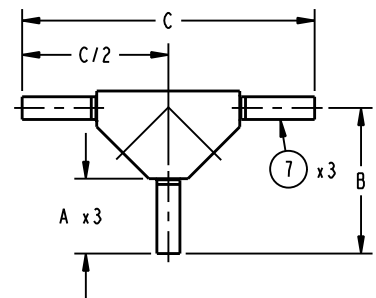

LIST OF MAJOR COMPONENTS

ITEM	DESCRIPTION
1	1/4" - 1/2" 2VDB OPTION 1 BODY (120978)
2	1/4" - 1/2" 2VDB OPTION 2 BODY (120979)
3	1/4" - 1/2" 2VDB OPTION 3 BODY (120980)
4	1/4" - 1/2" 2VDB OPTION 4 BODY (120981)
5	FERRULE TRI-CLAMP AUTO WELD LENGTH
6	FERRULE TRI-CLAMP SHORT WELD LENGTH
7	TUBING - 1.50 LONG

TOP VIEW

FRONT VIEW

TOP VIEW

FRONT VIEW

TOP VIEW

FRONT VIEW

TOP VIEW

FRONT VIEW

VALVE SIZE	A	A1	A2	B	B1	C	C1	D	D1	E	F	G
1/4" BP-BT												0.53 [13,5]
3/8" BP-BT	1.63 [41,3]	1.88 [47,6]	0.63 [15,9]	3.16 [80,3]	3.41 [86,7]	6.36 [161,6]	6.86 [174,3]	5.16 [131,1]	4.41 [112,1]	2.33 [59,2]	1.60 [40,6]	0.60 [15,1]
1/2" BP-BT												0.63 [15,9]

TAG NUMBERS		
VALVE ASSY	FIRST VALVE	SECOND VALVE
1		

FIGURE NUMBERS	
	-
	-
	-

PURE-FLO ORDER: \_\_\_\_\_ ITEM: \_\_\_\_\_  
 CUSTOMER: \_\_\_\_\_  
 CUSTOMER PO: \_\_\_\_\_  
 OTHER INFO: \_\_\_\_\_

THIS DOCUMENT IS THE SOLE PROPERTY OF ITT CORPORATION, OR ITS SUBSIDIARY, AND IS PROVIDED SUBJECT TO RETURN. IT IS ISSUED IN STRICT CONFIDENCE AND SHALL NOT BE REPRODUCED, OR COPIED, OR DISCLOSED IN WHOLE OR IN PART, OR USED AS THE BASIS FOR THE MANUFACTURE OR SALES OF APPARATUS OR PARTS TO WHICH THE DOCUMENT RELATES, WITHOUT THE EXPRESS WRITTEN CONSENT OF ITT CORPORATION, OR ITS SUBSIDIARY. THIS LEGEND SHALL BE MARKED ON ANY REPRODUCTION HEREOF, IN WHOLE OR IN PART. ALL RIGHTS TO THE INFORMATION AND DESIGN DISCLOSED HEREIN ARE RESERVED TO ITT CORPORATION, OR ITS SUBSIDIARY.