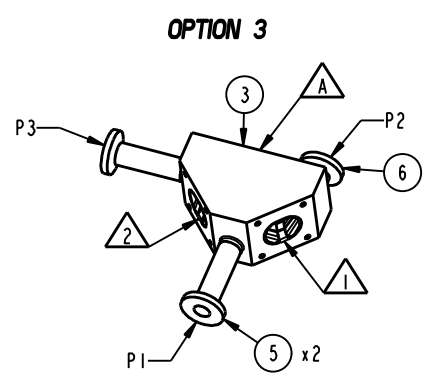

LIST OF MAJOR COMPONENTS

ITEM	DESCRIPTION
1	1/4" - 1/2" 2VDB OPTION 1 BODY (120978)
2	1/4" - 1/2" 2VDB OPTION 2 BODY (120979)
3	1/4" - 1/2" 2VDB OPTION 3 BODY (120980)
4	1/4" - 1/2" 2VDB OPTION 4 BODY (120981)
5	FERRULE TRI-CLAMP AUTO WELD LENGTH
6	FERRULE TRI-CLAMP SHORT WELD LENGTH
7	TUBING - 1.50 LONG

TOP VIEW

FRONT VIEW

TOP VIEW

FRONT VIEW

TOP VIEW

FRONT VIEW

TOP VIEW

FRONT VIEW

VALVE SIZE	A	A1	A2	B	B1	C	C1	D	D1	E	F	G
1/4" BP-BT												0.53 [13,5]
3/8" BP-BT	1.63 [41,3]	1.88 [47,6]	0.63 [15,9]	3.16 [80,3]	3.41 [86,7]	6.36 [161,6]	6.86 [174,3]	5.16 [131,1]	4.41 [112,1]	2.33 [59,2]	1.60 [40,6]	0.60 [15,1]
1/2" BP-BT												0.63 [15,9]