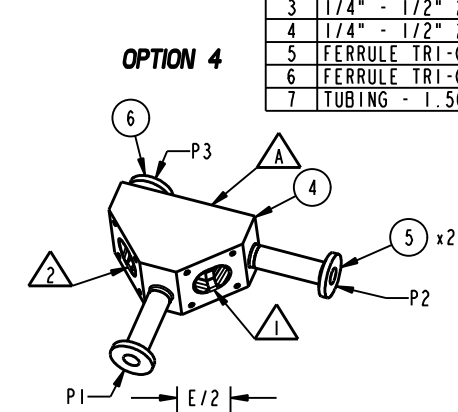

LIST OF MAJOR COMPONENTS

ITEM	DESCRIPTION
1	1/4" - 1/2" 2VDB OPTION 1 BODY (120978)
2	1/4" - 1/2" 2VDB OPTION 2 BODY (120979)
3	1/4" - 1/2" 2VDB OPTION 3 BODY (120980)
4	1/4" - 1/2" 2VDB OPTION 4 BODY (120981)
5	FERRULE TRI-CLAMP AUTO WELD LENGTH
6	FERRULE TRI-CLAMP SHORT WELD LENGTH
7	TUBING - 1.50 LONG

TOP VIEW

FRONT VIEW

TOP VIEW

FRONT VIEW

TOP VIEW

FRONT VIEW

TOP VIEW

FRONT VIEW

VALVE SIZE	A	A1	A2	B	B1	C	C1	D	D1	E	F	G
1/4" BP-BT												0.53 [13,5]
3/8" BP-BT	1.63 [41,3]	1.88 [47,6]	0.63 [15,9]	3.16 [80,3]	3.41 [86,7]	6.36 [161,6]	6.86 [174,3]	5.16 [131,1]	4.41 [112,1]	2.33 [59,2]	1.60 [40,6]	0.60 [15,1]
1/2" BP-BT												0.63 [15,9]

THIRD ANGLE PROJECTION	UNLESS OTHERWISE NOTED	DATE	BY
	INCH	09/12/11	RMC
	MM	09/12/11	JRD
		09/12/11	JRD

2 VALVE DIVERT BLOCK  
 BIO-PURE/BIO-TEK  
 OPTIONS 1-4  
 MASTER DWG: A26791- ECN# 12677

	Pure-Flo www.ittpureflo.com
C	A26791
SHEET 1 OF 1	REV -
ISSUE BY: _____	CERT BY: _____