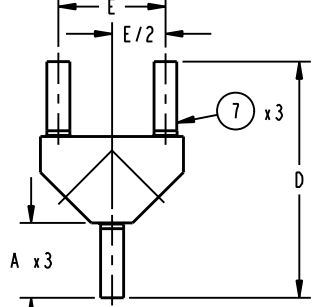

LIST OF MAJOR COMPONENTS

ITEM	DESCRIPTION
1	1/4" - 1/2" 2VDB OPTION 1 BODY (120978)
2	1/4" - 1/2" 2VDB OPTION 2 BODY (120979)
3	1/4" - 1/2" 2VDB OPTION 3 BODY (120980)
4	1/4" - 1/2" 2VDB OPTION 4 BODY (120981)
5	FERRULE TRI-CLAMP AUTO WELD LENGTH
6	FERRULE TRI-CLAMP SHORT WELD LENGTH
7	TUBING - 1.50 LONG

TOP VIEW

FRONT VIEW

TOP VIEW

FRONT VIEW

TOP VIEW

FRONT VIEW

TOP VIEW

FRONT VIEW

VALVE SIZE	A	A1	A2	B	B1	C	C1	D	D1	E	F	G
1/4" BP-BT												0.53 [13,5]
3/8" BP-BT	1.63 [41,3]	1.88 [47,6]	0.63 [15,9]	3.16 [80,3]	3.41 [86,7]	6.36 [161,6]	6.86 [174,3]	5.16 [131,1]	4.41 [112,1]	2.33 [59,2]	1.60 [40,6]	0.60 [15,1]
1/2" BP-BT												0.63 [15,9]

TAG NUMBERS		
VALVE ASSY	FIRST VALVE	SECOND VALVE
1		

FIGURE NUMBERS	
	-
	-
	-

PURE-FLO ORDER: \_\_\_\_\_ ITEM: \_\_\_\_\_  
 CUSTOMER: \_\_\_\_\_  
 CUSTOMER PO: \_\_\_\_\_  
 OTHER INFO: \_\_\_\_\_

THIS DOCUMENT IS THE SOLE PROPERTY OF ITT CORPORATION, OR ITS SUBSIDIARY, AND IS PROVIDED SUBJECT TO RETURN. IT IS ISSUED IN STRICT CONFIDENCE AND SHALL NOT BE REPRODUCED, OR COPIED, OR DISCLOSED IN WHOLE OR IN PART, OR USED AS THE BASIS FOR THE MANUFACTURE OR SALES OF APPARATUS OR PARTS TO WHICH THE DOCUMENT RELATES, WITHOUT THE EXPRESS WRITTEN CONSENT OF ITT CORPORATION, OR ITS SUBSIDIARY. THIS LEGEND SHALL BE MARKED ON ANY REPRODUCTION HEREOF, IN WHOLE OR IN PART. ALL RIGHTS TO THE INFORMATION AND DESIGN DISCLOSED HEREIN ARE RESERVED TO ITT CORPORATION, OR ITS SUBSIDIARY.