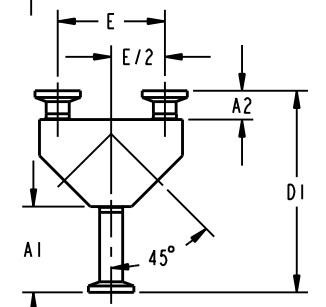

LIST OF MAJOR COMPONENTS

ITEM	DESCRIPTION
1	1/4" - 1/2" 2VDB OPTION 1 BODY (120978)
2	1/4" - 1/2" 2VDB OPTION 2 BODY (120979)
3	1/4" - 1/2" 2VDB OPTION 3 BODY (120980)
4	1/4" - 1/2" 2VDB OPTION 4 BODY (120981)
5	FERRULE TRI-CLAMP AUTO WELD LENGTH
6	FERRULE TRI-CLAMP SHORT WELD LENGTH
7	TUBING - 1.50 LONG

TOP VIEW

FRONT VIEW

TOP VIEW

FRONT VIEW

TOP VIEW

FRONT VIEW

TOP VIEW

FRONT VIEW

VALVE SIZE	A	A1	A2	B	B1	C	C1	D	D1	E	F	G
1/4" BP-BT												0.53 [13,5]
3/8" BP-BT	1.63 [41,3]	1.88 [47,6]	0.63 [15,9]	3.16 [80,3]	3.41 [86,7]	6.36 [161,6]	6.86 [174,3]	5.16 [131,1]	4.41 [112,1]	2.33 [59,2]	1.60 [40,6]	0.60 [15,1]
1/2" BP-BT												0.63 [15,9]

TAG NUMBERS		
VALVE ASSY	FIRST VALVE	SECOND VALVE
1		

FIGURE NUMBERS	
	-
	-
	-

PURE-FLO ORDER: \_\_\_\_\_ ITEM: \_\_\_\_\_  
 CUSTOMER: \_\_\_\_\_  
 CUSTOMER PO: \_\_\_\_\_  
 OTHER INFO: \_\_\_\_\_

THIS DOCUMENT IS THE SOLE PROPERTY OF ITT CORPORATION, OR ITS SUBSIDIARY, AND IS PROVIDED SUBJECT TO RETURN. IT IS ISSUED IN STRICT CONFIDENCE AND SHALL NOT BE REPRODUCED, OR COPIED, OR DISCLOSED IN WHOLE OR IN PART, OR USED AS THE BASIS FOR THE MANUFACTURE OR SALES OF APPARATUS OR PARTS TO WHICH THE DOCUMENT RELATES, WITHOUT THE EXPRESS WRITTEN CONSENT OF ITT CORPORATION, OR ITS SUBSIDIARY. THIS LEGEND SHALL BE MARKED ON ANY REPRODUCTION HEREOF, IN WHOLE OR IN PART. ALL RIGHTS TO THE INFORMATION AND DESIGN DISCLOSED HEREIN ARE RESERVED TO ITT CORPORATION, OR ITS SUBSIDIARY.