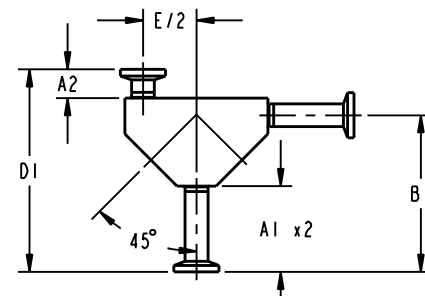

LIST OF MAJOR COMPONENTS

ITEM	DESCRIPTION
1	1/4" - 1/2" 2VDB OPTION 1 BODY (120978)
2	1/4" - 1/2" 2VDB OPTION 2 BODY (120979)
3	1/4" - 1/2" 2VDB OPTION 3 BODY (120980)
4	1/4" - 1/2" 2VDB OPTION 4 BODY (120981)
5	FERRULE TRI-CLAMP AUTO WELD LENGTH
6	FERRULE TRI-CLAMP SHORT WELD LENGTH
7	TUBING - 1.50 LONG

TOP VIEW

FRONT VIEW

TOP VIEW

FRONT VIEW

TOP VIEW

FRONT VIEW

TOP VIEW

FRONT VIEW

VALVE SIZE	A	A1	A2	B	B1	C	C1	D	D1	E	F	G
1/4" BP-BT												0.53 [13,5]
3/8" BP-BT	1.63 [41,3]	1.88 [47,6]	0.63 [15,9]	3.16 [80,3]	3.41 [86,7]	6.36 [161,6]	6.86 [174,3]	5.16 [131,1]	4.41 [112,1]	2.33 [59,2]	1.60 [40,6]	0.60 [15,1]
1/2" BP-BT												0.63 [15,9]

THIRD ANGLE PROJECTION	UNLESS OTHERWISE NOTED	DATE	BY
	INCH	09/12/11	RMC
	MM	09/12/11	JRD
		09/12/11	JRD

2 VALVE DIVERT BLOCK  
 BIO-PURE/BIO-TEK  
 OPTIONS 1-4  
 MASTER DWG: A26791- ECN# 12677

	Pure-Flo www.ittpureflo.com
C	A26791
SHEET 1 OF 1	REV -
ISSUE BY: _____	CERT BY: _____