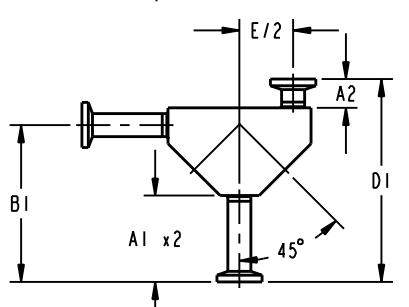

LIST OF MAJOR COMPONENTS

ITEM	DESCRIPTION
1	1/4" - 1/2" 2VDB OPTION 1 BODY (120978)
2	1/4" - 1/2" 2VDB OPTION 2 BODY (120979)
3	1/4" - 1/2" 2VDB OPTION 3 BODY (120980)
4	1/4" - 1/2" 2VDB OPTION 4 BODY (120981)
5	FERRULE TRI-CLAMP AUTO WELD LENGTH
6	FERRULE TRI-CLAMP SHORT WELD LENGTH
7	TUBING - 1.50 LONG

TOP VIEW

FRONT VIEW

TOP VIEW

FRONT VIEW

TOP VIEW

FRONT VIEW

TOP VIEW

FRONT VIEW

VALVE SIZE	A	A1	A2	B	B1	C	C1	D	D1	E	F	G
1/4" BP-BT												0.53 [13,5]
3/8" BP-BT	1.63 [41,3]	1.88 [47,6]	0.63 [15,9]	3.16 [80,3]	3.41 [86,7]	6.36 [161,6]	6.86 [174,3]	5.16 [131,1]	4.41 [112,1]	2.33 [59,2]	1.60 [40,6]	0.60 [15,1]
1/2" BP-BT												0.63 [15,9]