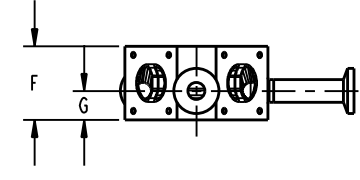

LIST OF MAJOR COMPONENTS

ITEM	DESCRIPTION
1	1/4" - 1/2" 2VDB OPTION 1 BODY (120978)
2	1/4" - 1/2" 2VDB OPTION 2 BODY (120979)
3	1/4" - 1/2" 2VDB OPTION 3 BODY (120980)
4	1/4" - 1/2" 2VDB OPTION 4 BODY (120981)
5	FERRULE TRI-CLAMP AUTO WELD LENGTH
6	FERRULE TRI-CLAMP SHORT WELD LENGTH
7	TUBING - 1.50 LONG

TOP VIEW

FRONT VIEW

TOP VIEW

FRONT VIEW

TOP VIEW

FRONT VIEW

TOP VIEW

FRONT VIEW

VALVE SIZE	A	A1	A2	B	B1	C	C1	D	D1	E	F	G
1/4" BP-BT												0.53 [13,5]
3/8" BP-BT	1.63 [41,3]	1.88 [47,6]	0.63 [15,9]	3.16 [80,3]	3.41 [86,7]	6.36 [161,6]	6.86 [174,3]	5.16 [131,1]	4.41 [112,1]	2.33 [59,2]	1.60 [40,6]	0.60 [15,1]
1/2" BP-BT												0.63 [15,9]